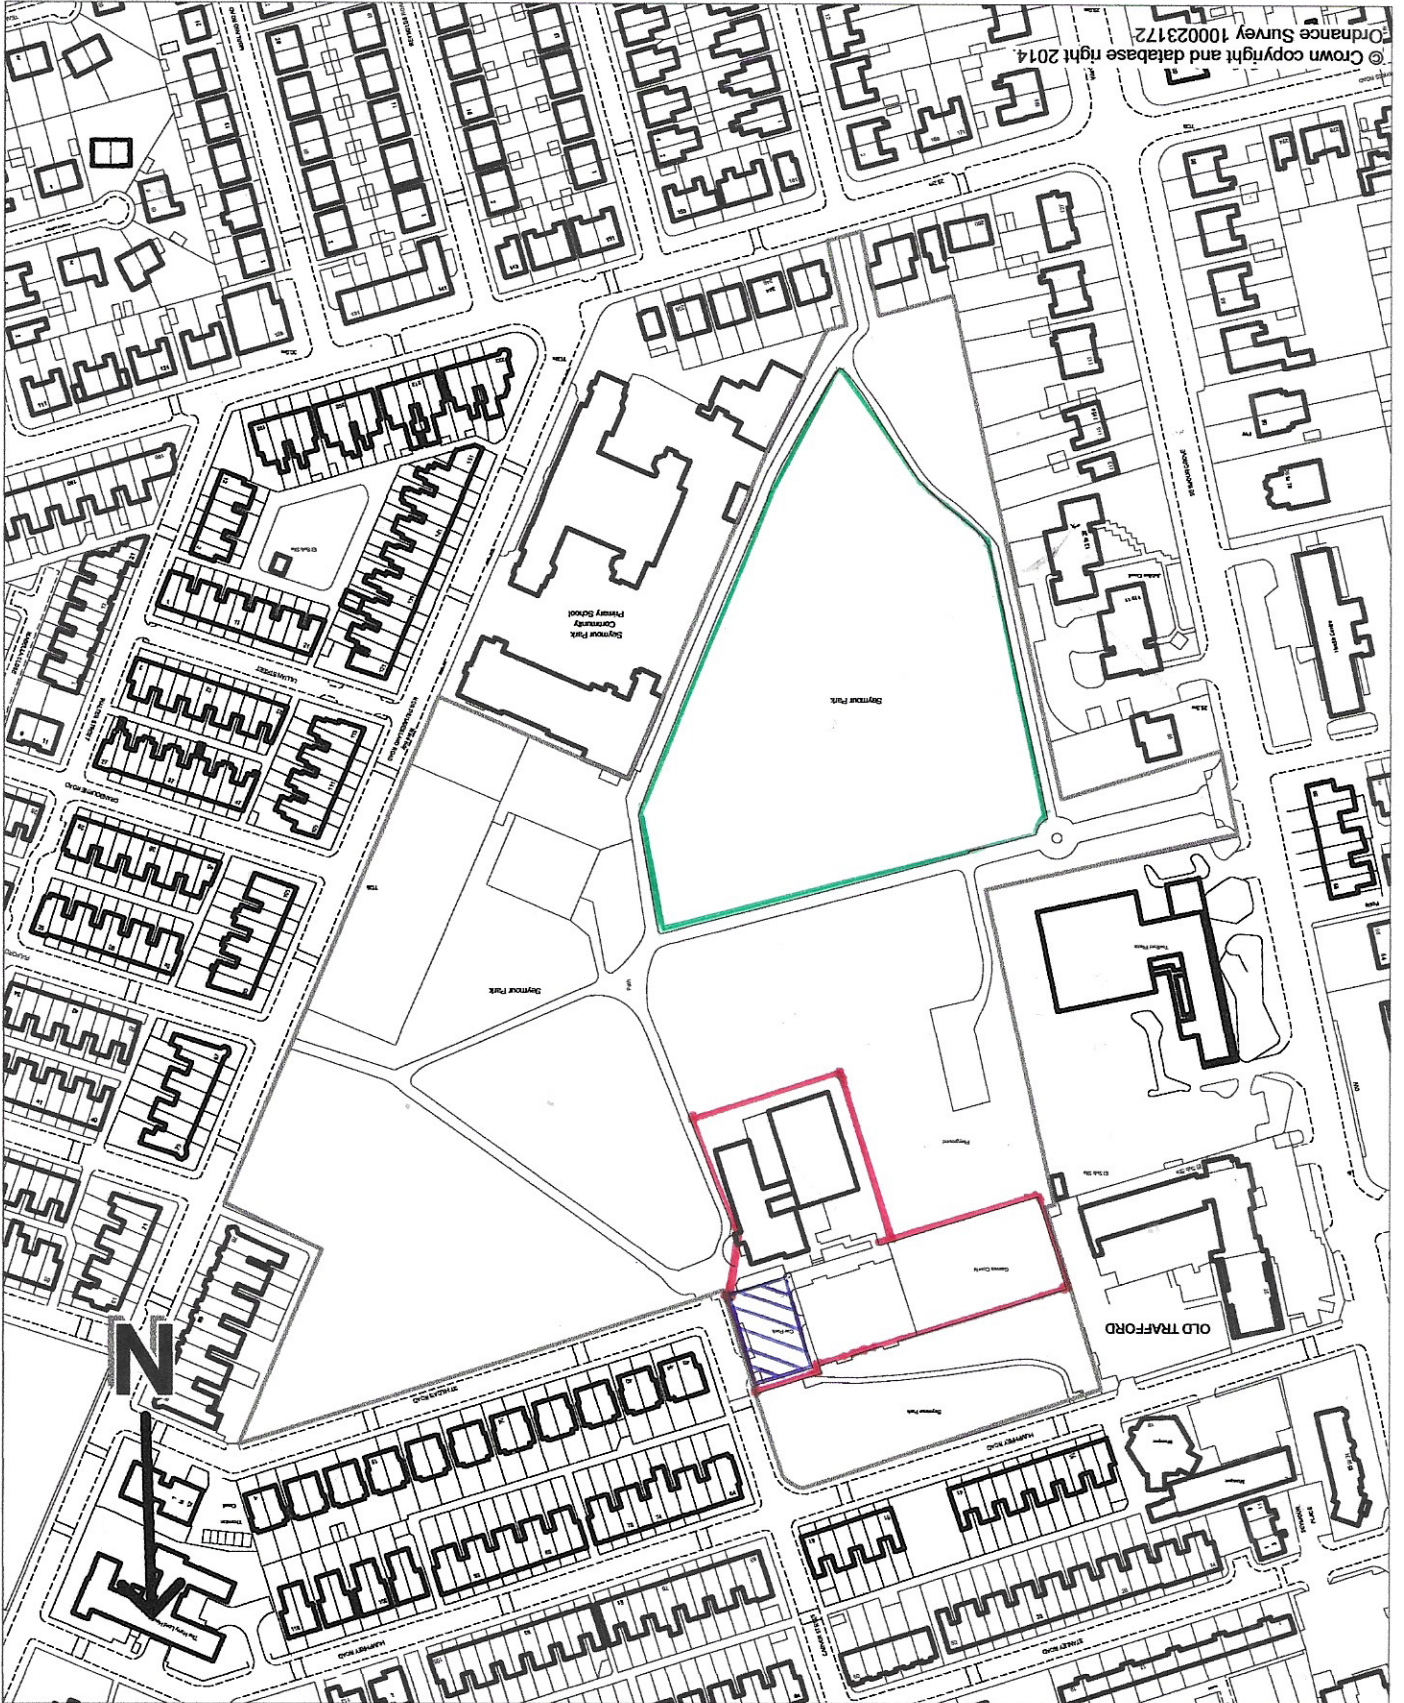

TRAFFORD COUNCIL

OLD TRAFFORD SPORTS BARN

Scale 1/2500 Date **JULY 22** File No.

Drawn **RJR**

Area (or thereabouts):

- PROPOSED LEASE**
- SHAREDCAR PARK**
- PITCH AVAILABLE**

SEYMOUR PARK
SEYMOUR GROVE
OLD TRAFFORD

© Crown copyright and database right 2014
Ordnance Survey 100023172